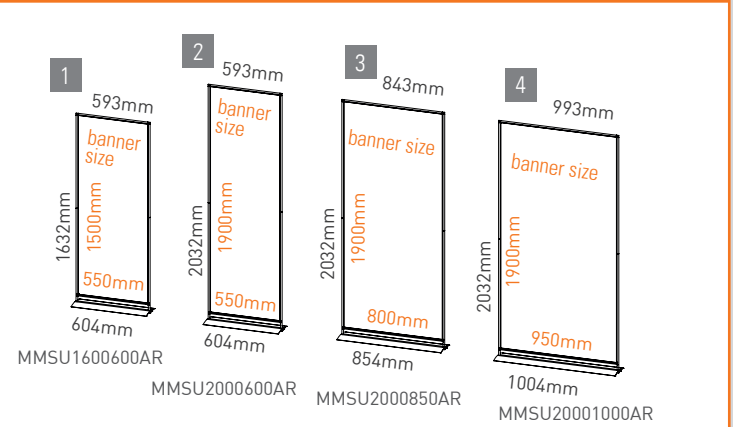

**3. COLORS**

- ✓ printed on one side in 4 colours (4/0)
- ✓ please create your data in the cmyk colour mode fogra39 (iso coated v2)
- ✓ data in rgb colour space can create colour deviations for those we assume no responsibility.
- ✓ pantone and hks colours are special colours that cannot be realized with digital print.
- ✓ spelling errors, syntax errors and overprint settings will not be checked by us.

**4. BANNER SIZES**

	CODE	STRUCTURE (HxB)	TRIMMED BANNER SIZE (HxB)
1	MMSU1600600AR	1632mm x 604mm	max. 1500mm* x 550mm + 5mm bleed
2	MMSU2000600AR	2032mm x 604mm	max. 1900mm* x 550mm + 5mm bleed
3	MMSU2000850AR	2032mm x 854mm	max. 1900mm* x 800mm + 5mm bleed
4	MMSU20001000AR	2023mm x 1004mm	max. 1900mm* x 950mm + 5mm bleed
5	MMES2000800WD	2000mm x 800mm	max. 1920mm* x 800mm + 5mm bleed

\*height of the banner optional

**5. GRAPHIC PREPARATION**

-  area covered with image
-  area covered with metal strips - 15mm
-  safety distance from border - 40mm
-  bleed: 5mm on each side - without marks!

**MAXIMUM BANNER WEIGHT FOR MYMAGO STAND UP AND ECO STAND**

PRODUCT	CODE	STRUCTURE (HxB)	TRIMMED BANNER SIZE - GRAPHIC (HxB)	MAX. BANNER WEIGHT: Z-TICK (g/m <sup>2</sup> )	MAX. BANNER WEIGHT: V1/V2 (g/m <sup>2</sup> ) <sup>w</sup>
mymago stand up	MMSU1600600AR	1632mm x 604mm	max. 1500mm x 550mm* (0,82m <sup>2</sup> )	580 g/m <sup>2</sup>	800 g/m <sup>2</sup>
mymago stand up	MMSU2000600AR	2032mm x 604mm	max. 1900mm x 550mm* (1,06m <sup>2</sup> )	460 g/m <sup>2</sup>	620 g/m <sup>2</sup>
mymago stand up	MMSU2000850AR	2032mm x 854mm	max. 1900mm x 800mm* (1,52m <sup>2</sup> )	370 g/m <sup>2</sup>	500 g/m <sup>2</sup>
mymago stand up	MMSU20001000AR	2023mm x 1004mm	max. 1900mm x 950mm* (1,81m <sup>2</sup> )	350 g/m <sup>2</sup>	485 g/m <sup>2</sup>
eco stand	MMES2000800WD	2000mm x 800mm	max. 1920mm x 800mm* (1,52m <sup>2</sup> )	370 g/m <sup>2</sup>	370 g/m <sup>2w</sup>