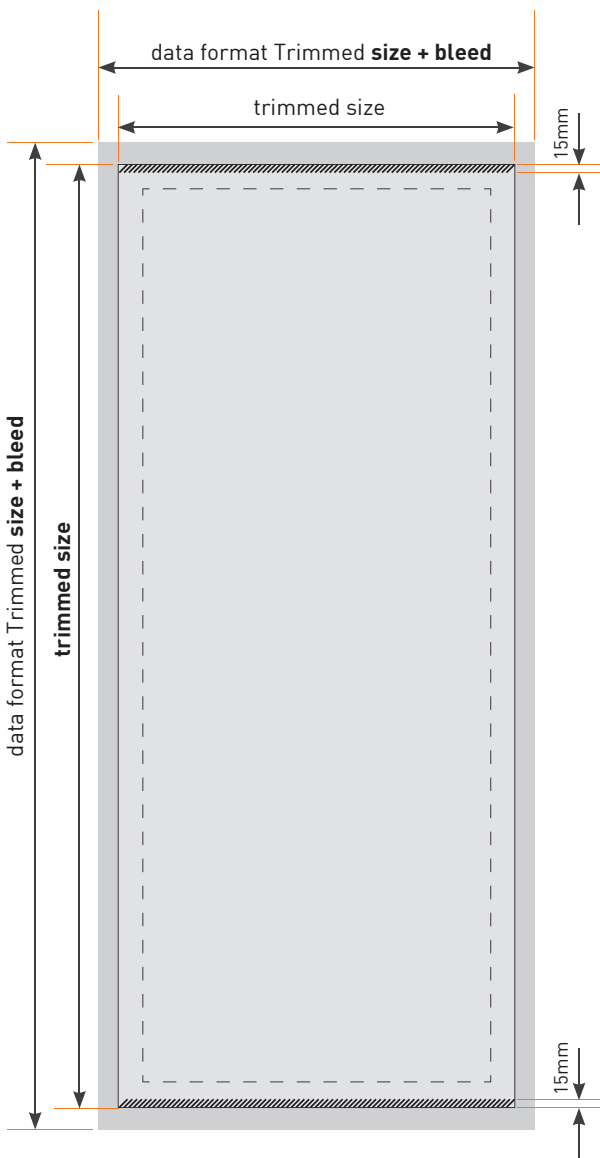

**1. FILE PROCESSING**

- ✓ resolution of the images at least 170dpi.
- ✓ bleed: 5mm on each side
- ✓ without crop marks
- ✓ all texts have to be converted into curves
- ✓ If possible, please embed your logo vectorized (eps, ai, pdf x-3)
- ✓ transparencies have to be reduced
- ✓ comment and form fields will be rejected

**2. FILE FORMATS**

- ✓ pdf/x-3\*
- ✓ **Double sided prints:**  
PDF with two pages

**!important**  
follow the indications of file processing! pdf files can be created in a variety of programmes with different characteristics, therefore, numerous problems can occur, such as missing fonts or colour deviations, you can avoid this by following exactly the indications listed here.

**4. BANNER SIZES**

	CODE	STRUCTURE (HxB)	TRIMMED BANNER SIZE (HxB)
1	MMSU1600600AR	1632mm x 604mm	max. 1500mm* x 550mm + 5mm bleed
2	MMSU2000600AR	2032mm x 604mm	max. 1900mm* x 550mm + 5mm bleed
3	MMSU2000850AR	2032mm x 854mm	max. 1900mm* x 800mm + 5mm bleed
4	MMSU20001000AR	2023mm x 1004mm	max. 1900mm* x 950mm + 5mm bleed
5	MMES2000800WD	2000mm x 800mm	max. 1920mm* x 800mm + 5mm bleed

\*height of the banner optional

**5. GRAPHIC PREPARATION**

-  area covered with image
-  area covered with metal strips - 15mm
-  safety distance from border - 40mm
-  bleed: 5mm on each side - without marks!